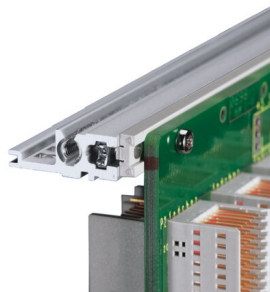

## RÉFÉRENCE CATALOGUE

34560-501

Combinations of horizontal rails and side panels

	„H“ can be combined	„ST“ combinations: not recommended		
Aluminum rail	-	+	+	+
Aluminum rail	+	Substrate by plastic for temperature	Substrate by heavy card (not recommended)	+
Aluminum rail	+	Substrate by light	Substrate by plastic	-
Horizontal rail				
Side panel	Light v.1	Panel v.1	Panel v.2	Support v.1

Legend: + Recommended, - Not recommended

Le profilé horizontal, type ST, permet le montage direct d'une carte fond de panier. L'isolation est réalisée par une bande isolante.