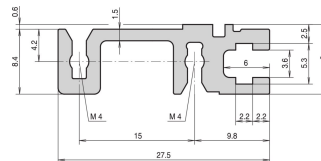

# Profilé horizontal, arrière, type H-ST, lourd, standard, 1000 mm

## RÉFÉRENCE CATALOGUE

34560-501

Combinations of horizontal rails and side panels

	„H“ can be combined	„ST“ combinations: not recommended		
Aluminum rail	-	+	+	+
Aluminum rail	+	Substrate by plastic for temperature	Substrate by heavy card (not recommended)	+
Aluminum rail	+	Substrate by light	Substrate by plastic	-
Horizontal rail				
Side panel	Light v.1	Panel v.1	Panel v.2	Support v.1