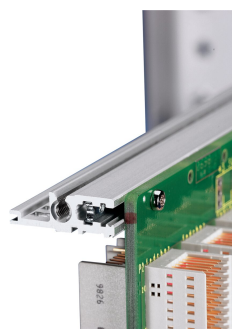

## RÉFÉRENCE CATALOGUE

34560-701

Combinations of horizontal rails and side panels

	Aluminum rail	Aluminum rail with side panel	Aluminum rail with side panel (for external mounting)	Aluminum rail with side panel (for external mounting)
Aluminum rail	-	+	+	+
Aluminum rail with side panel	+	+	+	+
Aluminum rail with side panel (for external mounting)	+	+	-	-
Horizontal rail	+	+	-	-
Side panel	+	+	-	-

Legend: + = can be combined, - = combination not recommended

Le profilé horizontal, type VT, permet le montage direct d'une carte fond de panier.