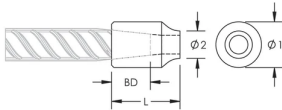

INFORMATIONS PRODUIT COMPLÉMENTAIRES

Bar dimensions and weights listed may vary by region. Coupler sizes not shown may be available by special order. Contact your nVent LENTON representative for more information.

The design of the weld, the selection of electrode, and other relevant choices depend on the chemical and physical properties of the structural steel to which the couplers are welded. Engineers who design assemblies should adhere to all appropriate regulations.

Suffix "EE" has been added to some part numbers to clarify design version among regions.

DIAGRAMMES

AVERTISSEMENT

Les produits nVent doivent être installés et utilisés uniquement comme indiqué dans les feuilles d'instructions et les documents de formation de nVent. Les feuilles d'instructions sont disponibles sur www.nvent.com et auprès de votre représentant du service client nVent. Une installation incorrecte, une mauvaise utilisation, une mauvaise application ou tout autre défaut de respect total des instructions et des avertissements de nVent peut entraîner une défaillance du produit, des dommages matériels, des blessures corporelles graves et la mort et/ou annuler votre garantie.

North America

+1.800.753.9221

Option 1 – Customer Care

Option 2 – Technical

Support

Europe

Netherlands:

+31 800-0200135

France:

+33 800 901 793

Europe

Germany:

800 1890272

Other Countries:

+31 13 5835404