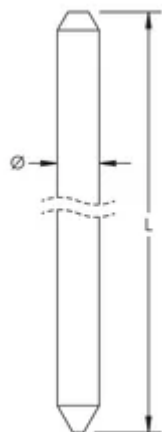

Solid Copper Ground Rod, Pointed

Power Utilities

FONCTIONS

Solid copper ground rods made of high conductive hard drawn bare copper

SPÉCIFICATIONS

INFORMATIONS PRODUIT COMPLÉMENTAIRES

Due to the inherent softness of the copper material, special consideration should be given when driving this product into the soil.