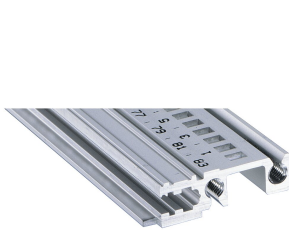

# Profilé horizontal, type H-KD, lourd, lèvre réduite, 84 F

## RÉFÉRENCE CATALOGUE

**34560-284**

Combinations of horizontal rails and side panels

		"4" can be combined		"1" combination not recommended	
Rack 1.0	Standard rail	-	+	+	+
	Standard rail with 1.5mm lip	+	+	+	+
Rack 1.5	Standard rail	+	+	-	-
	Standard rail with 1.5mm lip	+	+	-	-
Rack 2.0	Standard rail	+	+	-	-
	Standard rail with 1.5mm lip	+	+	-	-
Rack 2.5	Standard rail	+	+	-	-
	Standard rail with 1.5mm lip	+	+	-	-
Rack 3.0	Standard rail	+	+	-	-
	Standard rail with 1.5mm lip	+	+	-	-
Rack 3.5	Standard rail	+	+	-	-
	Standard rail with 1.5mm lip	+	+	-	-
Rack 4.0	Standard rail	+	+	-	-
	Standard rail with 1.5mm lip	+	+	-	-

## FONCTIONS

Montage en haut et en bas

Lèvre réduite (H-KD)

Profilé aluminium, finition anodisée, surface de contact conductrice

## ATTRIBUTS DU PRODUIT

Largeur du rack: 84HP

Quantité par colis: 1

Finition: Anodisé

Longueur: 431.8mm

Matériau: Aluminium

Famille de produits: EuropacPRO; RatiopacPRO; RatiopacPRO Air; CompacPRO; PropacPRO