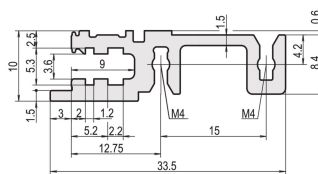

## RÉFÉRENCE CATALOGUE

**34560-284**

Combinations of horizontal rails and side panels

		"4" can be combined		"1" combination not recommended	
Rack 1.0	Standard rail	-	+	+	+
	Standard rail with 1.5mm lip	+	+	+	+
Rack 1.5	Standard rail	+	+	-	-
	Standard rail with 1.5mm lip	+	+	-	-
Rack 2.0	Standard rail	+	+	-	-
	Standard rail with 1.5mm lip	+	+	-	-
Rack 2.5	Standard rail	+	+	-	-
	Standard rail with 1.5mm lip	+	+	-	-
Rack 3.0	Standard rail	+	+	-	-
	Standard rail with 1.5mm lip	+	+	-	-
Rack 3.5	Standard rail	+	+	-	-
	Standard rail with 1.5mm lip	+	+	-	-
Rack 4.0	Standard rail	+	+	-	-
	Standard rail with 1.5mm lip	+	+	-	-