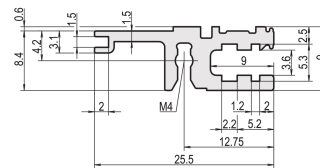

## CODICE A CATALOGO

**34560-620**

Combinations of horizontal rails and side panels

	Aluminum 1	Aluminum 2	Aluminum 3	Aluminum 4
Aluminum 1	-	+	+	+
Aluminum 2	+	+	+	+
Aluminum 3	+	+	-	-
Aluminum 4	+	+	-	-

+ = can be combined    - = combination not recommended

+ = suitable for direct backplane connection  
 + = suitable for indirect backplane connection  
 - = not suitable for backplane connection

Side panel: Light 1, Light 2, Heavy 1, Heavy 2, Rugged 1, Rugged 2