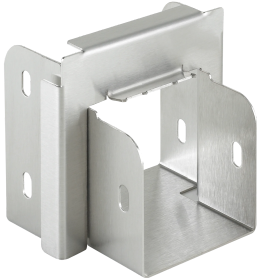

## Riduttore del vassoio pulito

Clean Tray Reducers are used for reducing to a smaller size Clean Tray. The Clean Tray stainless steel system is designed to protect rated cabling in applications that require frequent washdown.

### CARATTERISTICHE

---

Clean Tray Reducers are used for reducing to a smaller size Clean Tray

The Clean Tray stainless steel system is designed to protect rated cabling in applications that require frequent washdown

## SPECIFICHE

**Finitura:** Spazzolato #3

**Materiale:** Acciaio inossidabile 304

Table 1/1

Codice a catalogo	Tipo	Altezza	Larghezza	Spessore
CTS4644RRSS	Riduttore	64mm	64mm	1.27mm
CT4644RSS	Riduttore	64mm	64mm	1.27mm
CTS6644RLSS	Riduttore	64mm	64mm	1.27mm
CTS6633RRSS	Riduttore	64mm	64mm	1.27mm
CT4633RSS	Riduttore	64mm	64mm	1.27mm
CT6622RSS	Riduttore	64mm	64mm	1.27mm
CT6633RSS	Riduttore	64mm	64mm	1.27mm
CTS6633RLSS	Riduttore	64mm	64mm	1.27mm
CT4433RSS	Riduttore	102mm	102mm	1.27mm
CT6644RSS	Riduttore	64mm	64mm	1.27mm
CTS6644RRSS	Riduttore	64mm	64mm	1.27mm
CT6646RSS	Riduttore	64mm	64mm	1.27mm
CT4422RSS	Riduttore	102mm	102mm	1.27mm
CTS4433RLSS	Riduttore	64mm	64mm	1.27mm
CTS6646RLSS	Riduttore	64mm	64mm	1.27mm
CTS4644RLSS	Riduttore	64mm	64mm	1.27mm
CTS6646RRSS	Riduttore	64mm	64mm	1.27mm
CTS4633RLSS	Riduttore	64mm	64mm	1.27mm
CTS4433RRSS	Riduttore	64mm	64mm	1.27mm
CTS4633RRSS	Riduttore	64mm	64mm	1.27mm
CT3322RSS	Riduttore	76mm	64mm	1.27mm