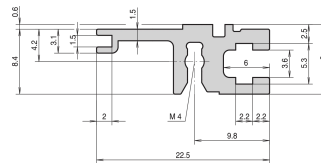

Guida orizzontale, posteriore, tipo L-ST, leggera, standard, 84 CV

CODICE A CATALOGO

34560-484

Combinations of horizontal rails and side panels

	4" rail	3.5" rail	3" rail	2.5" rail
4" rail	-	+	+	+
3.5" rail	+	+	+	+
3" rail	+	+	-	-
2.5" rail	+	+	-	-