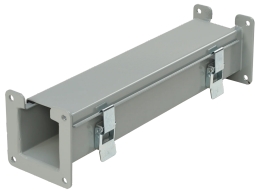

# Afsluitbare koppeling met scharnierende afdekking

Lay-In Hinged Cover Cutoff Fittings are used for lengths of 9.00 inch (229 mm) to 15.00 inch (381 mm). Body comes in two pieces. Shorten body and cover to the desired length and weld together. Fittings are finished with paint over plated surfaces.

## KENMERKEN

---

Lay-In Hinged Cover Cutoff Fittings are used for lengths of 9.00 inch (229 mm) to 15.00 inch (381 mm)

Body comes in two pieces. Shorten body and cover to the desired length and weld together

Fittings are finished with paint over plated surfaces