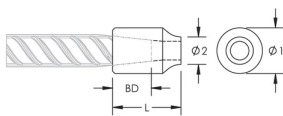

AANVULLENDE PRODUCTGEGEVENS

Bar dimensions and weights listed may vary by region. Coupler sizes not shown may be available by special order. Contact your nVent LENTON representative for more information.

The design of the weld, the selection of electrode, and other relevant choices depend on the chemical and physical properties of the structural steel to which the couplers are welded. Engineers who design assemblies should adhere to all appropriate regulations.

Suffix "EE" has been added to some part numbers to clarify design version among regions.

DIAGRAMMEN

WAARSCHUWING

nVent-producten moeten alleen worden geïnstalleerd en gebruikt zoals aangegeven in de instructiebladen en trainingsmateriaal van nVent. Instructiebladen zijn beschikbaar op www.nvent.com en bij uw nVent klantenservicevertegenwoordiger. Onjuiste installatie, misbruik, verkeerde toepassing of ander falen om de instructies en waarschuwingen van nVent volledig te volgen, kan leiden tot productstoringen, schade aan eigendommen, ernstig lichamelijk letsel en de dood en/of uw garantie ongeldig maken.

Noord-Amerika

+1.800.753.9221
optie 1 – Klantenservice
optie 2 – Technische
ondersteuning

Europa

Nederland:
+31 800-0200135
Frankrijk:
+33 800 901 793

Europa

Duitsland:
800 1890272
andere landen:
+31 13 5835404