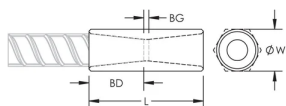

AANVULLENDE PRODUCTGEGEVENS

Bar dimensions and weights listed may vary by region. Coupler sizes not shown may be available by special order. Contact your nVent LENTON representative for more information.

Suffix "EE" has been added to some part numbers to clarify design version among regions.

DIAGRAMMEN

WAARSCHUWING

---

nVent-producten moeten alleen worden geïnstalleerd en gebruikt zoals aangegeven in de instructiebladen en trainingsmateriaal van nVent. Instructiebladen zijn beschikbaar op www.nvent.com en bij uw nVent klantenservicevertegenwoordiger. Onjuiste installatie, misbruik, verkeerde toepassing of ander falen om de instructies en waarschuwingen van nVent volledig te volgen, kan leiden tot productstoringen, schade aan eigendommen, ernstig lichamelijk letsel en de dood en/of uw garantie ongeldig maken.

Noord-Amerika

+1.800.753.9221
optie 1 – Klantenservice
optie 2 – Technische
ondersteuning

Europa

Nederland:
+31 800-0200135
Frankrijk:
+33 800 901 793

Europa

Duitsland:
800 1890272
andere landen:
+31 13 5835404