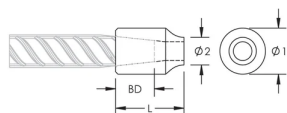

AANVULLENDE PRODUCTGEGEVENS

Bar dimensions and weights listed may vary by region. Coupler sizes not shown may be available by special order. Contact your nVent LENTON representative for more information.

The design of the weld, the selection of electrode, and other relevant choices depend on the chemical and physical properties of the structural steel to which the couplers are welded. Engineers who design assemblies should adhere to all appropriate regulations.

DIAGRAMMEN

WAARSCHUWING

---

nVent-producten moeten alleen worden geïnstalleerd en gebruikt zoals aangegeven in de instructiebladen en trainingsmateriaal van nVent. Instructiebladen zijn beschikbaar op www.nvent.com en bij uw nVent klantenservicevertegenwoordiger. Onjuiste installatie, misbruik, verkeerde toepassing of ander falen om de instructies en waarschuwingen van nVent volledig te volgen, kan leiden tot productstoringen, schade aan eigendommen, ernstig lichamelijke letsel en de dood en/of uw garantie ongeldig maken.

Noord-Amerika

+1.800.753.9221
optie 1 – Klantenservice
optie 2 – Technische
ondersteuning

Europa

Nederland:
+31 800-0200135
Frankrijk:
+33 800 901 793

Europa

Duitsland:
800 1890272
andere landen:
+31 13 5835404