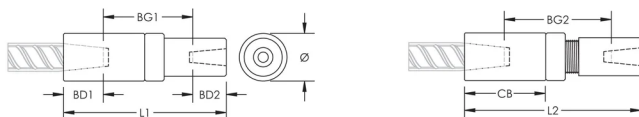

Lengte 2 (L2): 180 mm

Stangdiepte 1 (BD1): 40mm

Stangdiepte 2 (BD2): 35mm

Tussenruimte stang 1 (BG1): 115mm

Tussenruimte stang 2 (BG2): 126mm

Koppelingshuis (CB): 86mm

Gewicht eenheid: 1.42 kg

Ontworpen voor: AASHTO;ABNT NBR 8548:1984;ACI 318 type 1 (125% gespecificeerd rendement);ACI 318 type 2 (gespecificeerde treksterkte);ACI 349;ACI 359;AS3600

Hoeveelheid in verpakking: 16

AANVULLENDE PRODUCTGEGEVENS

Bar dimensions and weights listed may vary by region. Coupler sizes not shown may be available by special order. Contact your nVent LENTON representative for more information.

DIAGRAMMEN

WAARSCHUWING

nVent-producten moeten alleen worden geïnstalleerd en gebruikt zoals aangegeven in de instructiebladen en trainingsmateriaal van nVent. Instructiebladen zijn beschikbaar op www.nvent.com en bij uw nVent klantenservicevertegenwoordiger. Onjuiste installatie, misbruik, verkeerde toepassing of ander falen om de instructies en waarschuwingen van nVent volledig te volgen, kan leiden tot productstoringen, schade aan eigendommen, ernstig lichamelijk letsel en de dood en/of uw garantie ongeldig maken.

Noord-Amerika

+1.800.753.9221

optie 1 – Klantenservice

optie 2 – Technische

ondersteuning

Europa

Nederland:

+31 800-0200135

Frankrijk:

+33 800 901 793

Europa

Duitsland:

800 1890272

andere landen:

+31 13 5835404

APAC

Shanghai:

+ 86 21 2412 1618/19

Sydney:

+61 2 9751 8500

Ons krachtige merkenportfolio:

CADDY

ERICO

HOFFMAN

ILSCO

SCHROFF

TRACHTE