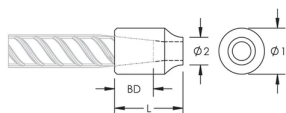

AANVULLENDE PRODUCTGEGEVENS

Bar dimensions and weights listed may vary by region. Coupler sizes not shown may be available by special order. Contact your nVent LENTON representative for more information.

The design of the weld, the selection of electrode, and other relevant choices depend on the chemical and physical properties of the structural steel to which the couplers are welded. Engineers who design assemblies should adhere to all appropriate regulations.

DIAGRAMMEN

WAARSCHUWING

---

nVent-producten moeten alleen worden geïnstalleerd en gebruikt zoals aangegeven in de instructiebladen en trainingsmateriaal van nVent. Instructiebladen zijn beschikbaar op www.nvent.com en bij uw nVent klantenservicevertegenwoordiger. Onjuiste installatie, misbruik, verkeerde toepassing of ander falen om de instructies en waarschuwingen van nVent volledig te volgen, kan leiden tot productstoringen, schade aan eigendommen, ernstig lichamelijke letsel en de dood en/of uw garantie ongeldig maken.

Noord-Amerika

+1.800.753.9221
optie 1 – Klantenservice
optie 2 – Technische
ondersteuning

Europa

Nederland:
+31 800-0200135
Frankrijk:
+33 800 901 793

Europa

Duitsland:
800 1890272
andere landen:
+31 13 5835404