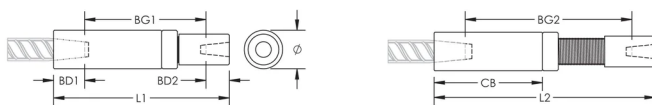

Lengte 1 (L1): 247 mm

Lengte 2 (L2): 321 mm

Stangdiepte 1 (BD1): 45mm

Stangdiepte 2 (BD2): 37mm

Tussenruimte stang 1 (BG1): 165mm

Tussenruimte stang 2 (BG2): 239mm

Koppelingshuis (CB): 156mm

Gewicht eenheid: 4.41 kg

Ontworpen voor: AASHTO;ABNT NBR 8548:1984;ACI 318 type 1 (125% gespecificeerd rendement);ACI 318 type 2 (gespecificeerde treksterkte);ACI 349;ACI 359;AS3600

Hoeveelheid in verpakking: 5

AANVULLENDE PRODUCTGEGEVENS

Bar dimensions and weights listed may vary by region. Coupler sizes not shown may be available by special order. Contact your nVent LENTON representative for more information.

DIAGRAMMEN

WAARSCHUWING

nVent-producten moeten alleen worden geïnstalleerd en gebruikt zoals aangegeven in de instructiebladen en trainingsmateriaal van nVent. Instructiebladen zijn beschikbaar op www.nvent.com en bij uw nVent klantenservicevertegenwoordiger. Onjuiste installatie, misbruik, verkeerde toepassing of ander falen om de instructies en waarschuwingen van nVent volledig te volgen, kan leiden tot productstoringen, schade aan eigendommen, ernstig lichamelijk letsel en de dood en/of uw garantie ongeldig maken.