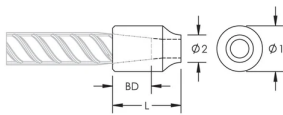

Gewicht eenheid: 0.52 kg

Hoeveelheid in verpakking: 45

AANVULLENDE PRODUCTGEGEVENS

Bar dimensions and weights listed may vary by region. Coupler sizes not shown may be available by special order. Contact your nVent LENTON representative for more information.

The design of the weld, the selection of electrode, and other relevant choices depend on the chemical and physical properties of the structural steel to which the couplers are welded. Engineers who design assemblies should adhere to all appropriate regulations.

Suffix "EE" has been added to some part numbers to clarify design version among regions.

DIAGRAMMEN

WAARSCHUWING

nVent-producten moeten alleen worden geïnstalleerd en gebruikt zoals aangegeven in de instructiebladen en trainingsmateriaal van nVent. Instructiebladen zijn beschikbaar op www.nvent.com en bij uw nVent klantenservicevertegenwoordiger. Onjuiste installatie, misbruik, verkeerde toepassing of ander falen om de instructies en waarschuwingen van nVent volledig te volgen, kan leiden tot productstoringen, schade aan eigendommen, ernstig lichamelijk letsel en de dood en/of uw garantie ongeldig maken.

Noord-Amerika

+1.800.753.9221

optie 1 – Klantenservice

optie 2 – Technische

ondersteuning

Europa

Nederland:

+31 800-0200135

Frankrijk:

+33 800 901 793

Europa

Duitsland:

800 1890272

andere landen:

+31 13 5835404