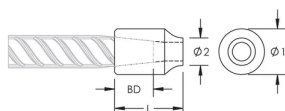

AANVULLENDE PRODUCTGEGEVENS

Bar dimensions and weights listed may vary by region. Coupler sizes not shown may be available by special order. Contact your nVent LENTON representative for more information.

The design of the weld, the selection of electrode, and other relevant choices depend on the chemical and physical properties of the structural steel to which the couplers are welded. Engineers who design assemblies should adhere to all appropriate regulations.

Suffix "EE" has been added to some part numbers to clarify design version among regions.

DIAGRAMMEN

WAARSCHUWING

---

nVent-producten moeten alleen worden geïnstalleerd en gebruikt zoals aangegeven in de instructiebladen en trainingsmateriaal van nVent. Instructiebladen zijn beschikbaar op www.nvent.com en bij uw nVent klantenservicevertegenwoordiger. Onjuiste installatie, misbruik, verkeerde toepassing of ander falen om de instructies en waarschuwingen van nVent volledig te volgen, kan leiden tot productstoringen, schade aan eigendommen, ernstig lichamelijk letsel en de dood en/of uw garantie ongeldig maken.

Noord-Amerika

+1.800.753.9221

optie 1 – Klantenservice

optie 2 – Technische

ondersteuning

Europa

Nederland:

+31 800-0200135

Frankrijk:

+33 800 901 793

Europa

Duitsland:

800 1890272

andere landen:

+31 13 5835404