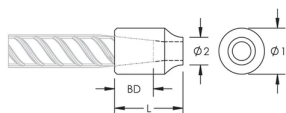

AANVULLENDE PRODUCTGEGEVENS

Bar dimensions and weights listed may vary by region. Coupler sizes not shown may be available by special order. Contact your nVent LENTON representative for more information.

The design of the weld, the selection of electrode, and other relevant choices depend on the chemical and physical properties of the structural steel to which the couplers are welded. Engineers who design assemblies should adhere to all appropriate regulations.

DIAGRAMMEN

WAARSCHUWING

---

nVent-producten moeten alleen worden geïnstalleerd en gebruikt zoals aangegeven in de instructiebladen en trainingsmateriaal van nVent. Instructiebladen zijn beschikbaar op www.nvent.com en bij uw nVent klantenservicevertegenwoordiger. Onjuiste installatie, misbruik, verkeerde toepassing of ander falen om de instructies en waarschuwingen van nVent volledig te volgen, kan leiden tot productstoringen, schade aan eigendommen, ernstig lichamelijk letsel en de dood en/of uw garantie ongeldig maken.

Noord-Amerika

+1.800.753.9221
optie 1 – Klantenservice
optie 2 – Technische
ondersteuning

Europa

Nederland:
+31 800-0200135
Frankrijk:
+33 800 901 793

Europa

Duitsland:
800 1890272
andere landen:
+31 13 5835404