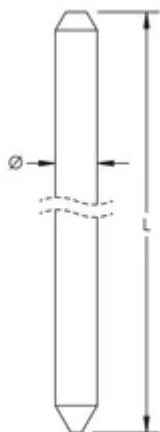

WAARSCHUWING

---

nVent-producten moeten alleen worden geïnstalleerd en gebruikt zoals aangegeven in de instructiebladen en trainingsmateriaal van nVent. Instructiebladen zijn beschikbaar op www.nvent.com en bij uw nVent klantenservicevertegenwoordiger. Onjuiste installatie, misbruik, verkeerde toepassing of ander falen om de instructies en waarschuwingen van nVent volledig te volgen, kan leiden tot productstoringen, schade aan eigendommen, ernstig lichamelijk letsel en de dood en/of uw garantie ongeldig maken.

Ons krachtige merkenportfolio:

CADDY ERICO HOFFMAN ILSCO SCHROFF TRACHTE