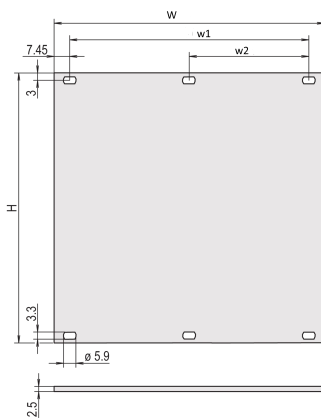

Voorpaneel, niet afgeschermd, 6 u, 84 pk, 2,5 mm, al, voor geanodiseerd, achter geleidend

CATALOGUSNUMMER

30838-204

Voorpaneel, niet afgeschermd, geanodiseerd voor en geleidend achter.

CERTIFICERINGEN

KENMERKEN

Voorpaneel met gedeeltelijke breedte, al, 2,5 mm

Al, front geanodiseerd, geleidend

PRODUCTKENMERKEN

Rekhoogte: 6U

Hoeveelheid in verpakking: 1

Type accessoire: Frontpaneel

Montage: Opschroefbare voorzijde

Afwerking voorzijde: Geanodiseerd