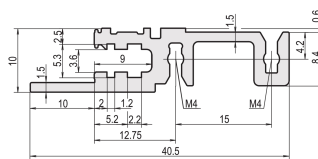

# Horizontale rail, voorzijde, type H-LD, zwaar, lange lip, voor IEEE-toepassing, 20 pk

## CATALOGUSNUMMER

**34560-320**

Combinations of horizontal rails and side panels

		"4" can be combined, "2" combination not recommended			
		Subrack 10" height	Subrack 12" height	Subrack 15" height	Subrack 18" height
Horizontal rail	Subrack 10" height	-	+	+	+
	Subrack 12" height	+	+	+	+
Horizontal rail	Subrack 15" height	+	+	-	-
	Subrack 18" height	+	+	-	-
Side panel		Light 1.1	Flexibel 2	Heavy 3.1	Edge 4.1