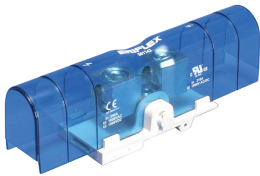

Vermogenaansluitblok tunnel-naar-tunnel, 350 A

Data Solutions

CATALOGUSNUMMER

SBTT-350