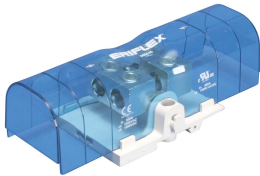

Vermogenaansluitblok tunnel-naar-tunnel, 500 A

Data Solutions

CATALOGUSNUMMER

SBTT-500