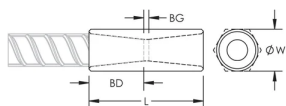

AANVULLENDE PRODUCTGEGEVENS

Bar dimensions and weights listed may vary by region. Coupler sizes not shown may be available by special order. Contact your nVent LENTON representative for more information.

Suffix "EE" has been added to some part numbers to clarify design version among regions.

DIAGRAMMEN

WAARSCHUWING

---

nVent-producten moeten alleen worden geïnstalleerd en gebruikt zoals aangegeven in de instructiebladen en trainingsmateriaal van nVent. Instructiebladen zijn beschikbaar op www.nvent.com en bij uw nVent klantenservicevertegenwoordiger. Onjuiste installatie, misbruik, verkeerde toepassing of ander falen om de instructies en waarschuwingen van nVent volledig te volgen, kan leiden tot productstoringen, schade aan eigendommen, ernstig lichamelijk letsel en de dood en/of uw garantie ongeldig maken.

Noord-Amerika

+1.800.753.9221
optie 1 – Klantenservice
optie 2 – Technische
ondersteuning

Europa

Nederland:
+31 800-0200135
Frankrijk:
+33 800 901 793

Europa

Duitsland:
800 1890272
andere landen:
+31 13 5835404