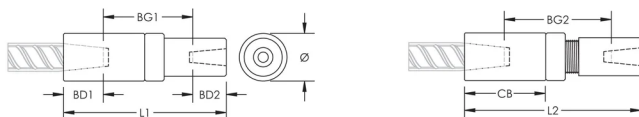

Lengte 2 (L2): 180 mm

Stangdiepte 1 (BD1): 40mm

Stangdiepte 2 (BD2): 19mm

Tussenruimte stang 1 (BG1): 110mm

Tussenruimte stang 2 (BG2): 121mm

Koppelingshuis (CB): 86mm

Gewicht eenheid: 1.52 kg

Ontworpen voor: AASHTO;ABNT NBR 8548:1984;ACI 318 type 1 (125% gespecificeerd rendement);ACI 318 type 2 (gespecificeerde treksterkte);ACI 349;ACI 359;AS3600

Hoeveelheid in verpakking: 16

AANVULLENDE PRODUCTGEGEVENS

Bar dimensions and weights listed may vary by region. Coupler sizes not shown may be available by special order. Contact your nVent LENTON representative for more information.

DIAGRAMMEN

WAARSCHUWING

nVent-producten moeten alleen worden geïnstalleerd en gebruikt zoals aangegeven in de instructiebladen en trainingsmateriaal van nVent. Instructiebladen zijn beschikbaar op www.nvent.com en bij uw nVent klantenservicevertegenwoordiger. Onjuiste installatie, misbruik, verkeerde toepassing of ander falen om de instructies en waarschuwingen van nVent volledig te volgen, kan leiden tot productstoringen, schade aan eigendommen, ernstig lichamelijk letsel en de dood en/of uw garantie ongeldig maken.

Noord-Amerika

+1.800.753.9221

optie 1 – Klantenservice

optie 2 – Technische

ondersteuning

Europa

Nederland:

+31 800-0200135

Frankrijk:

+33 800 901 793

Europa

Duitsland:

800 1890272

andere landen:

+31 13 5835404

APAC

Shanghai:

+ 86 21 2412 1618/19

Sydney:

+61 2 9751 8500

Ons krachtige merkenportfolio:

CADDY

ERICO

HOFFMAN

ILSCO

SCHROFF

TRACHTE