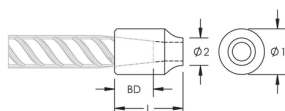

AANVULLENDE PRODUCTGEGEVENS

Bar dimensions and weights listed may vary by region. Coupler sizes not shown may be available by special order. Contact your nVent LENTON representative for more information.

The design of the weld, the selection of electrode, and other relevant choices depend on the chemical and physical properties of the structural steel to which the couplers are welded. Engineers who design assemblies should adhere to all appropriate regulations.

Suffix "EE" has been added to some part numbers to clarify design version among regions.

DIAGRAMMEN

WAARSCHUWING

---

nVent-producten moeten alleen worden geïnstalleerd en gebruikt zoals aangegeven in de instructiebladen en trainingsmateriaal van nVent. Instructiebladen zijn beschikbaar op www.nvent.com en bij uw nVent klantenservicevertegenwoordiger. Onjuiste installatie, misbruik, verkeerde toepassing of ander falen om de instructies en waarschuwingen van nVent volledig te volgen, kan leiden tot productstoringen, schade aan eigendommen, ernstig lichamelijk letsel en de dood en/of uw garantie ongeldig maken.

Noord-Amerika

+1.800.753.9221

optie 1 – Klantenservice

optie 2 – Technische

ondersteuning

Europa

Nederland:

+31 800-0200135

Frankrijk:

+33 800 901 793

Europa

Duitsland:

800 1890272

andere landen:

+31 13 5835404