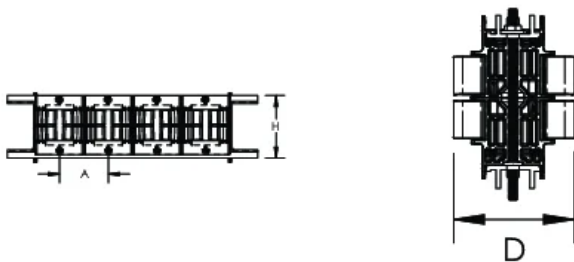

PRODUKTEGENSKAPER

Artikkelnummer: 508103

Samsvarer med: IEC® 60695-2-11 (glødetråd, test 960 °C); IEC® 61439,1; IEC® 61914

Dielektrisk styrke, IEC 61439.1: 3500 VAC ved 1 min

Dielektrisk styrke, UL: 1500; 1500

Overflate: Elektrogalvanisert

Antennbarhetsvurdering: UL® 94V-0

Halogenfri vurdering: IEC® 60754-1

Isolasjonsspenning: 1000; 1500

Nominelt lite røyk: ISO 5659-2

Materiale: Glassfiberforsterket polyamid; Stål

Driftstemperatur: -40 to 130°C

A: 100mm

Dybde (D): 78.5mm

Høyde (H): 175.5mm

Lederstørrelse: 960 mm²; 1280 mm²; 1810 mm²

Enhetsvekt: 1.52kg

Installasjonsstandard: AS 3008; BS 7671; CEI 64-8; CSN; DIN VDE 0100; HD 384; IEC® 60364; NBR 5410; NEN 1010; NFC 15-100; NIBT-NIN; NP (2002); ÔNORM; REBT; RGIE-AREI

YTTERLIGERE PRODUKTDETALJER

Support kit and aluminum profile are sold separately.

When cable tray is used, we recommend installing a Flexbus Support at each extremity, in order to protect the Flexbus Conductor against potential sharp edges of the cable tray.

For ease of installation of the Flexbus Conductors on cable trays, we recommend using cantilever systems in order to have easy and direct access during installation phases.

DIAGRAMMER