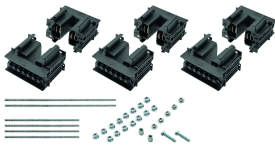

# FleXbus Support Kit on Edge 3 Poles, 100 mm x 169 mm

### KATALOGNUMMER

**FLEXSUPEDG100T**

### FUNKSJONER

Adjustable clip adapts to support different conductor thicknesses (open/closed position)

Strong, mechanical resistance and short-circuit tested as per IEC 61914 up to 67kA rms – 147kA Peak

Adjustable distance between each conductor (12,5 mm pitch)

Installation side-by-side or on top

For use with 3P configuration

Mounting options for ceiling or wall

Mounting options for different cable trays types