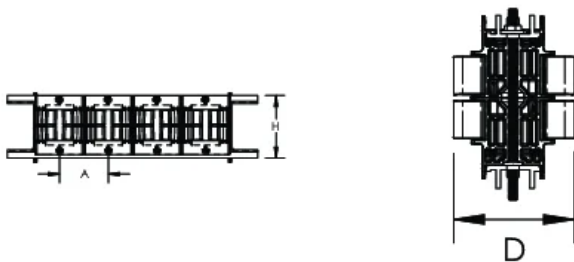

PRODUKTEGENSKAPER

Artikkelnummer: 508101

Samsvarer med: IEC® 60695-2-11 (glødetråd, test 960 °C); IEC® 61439,1; IEC® 61914

Dielektrisk styrke, IEC 61439.1: 3500 VAC ved 1 min

Dielektrisk styrke, UL: 1500; 1500

Overflate: Elektrogalvanisert

Antennbarhetsvurdering: UL® 94V-0

Halogenfri vurdering: IEC® 60754-1

Isolasjonsspenning: 1000; 1500

Nominelt lite røyk: ISO 5659-2

Materiale: Glassfiberforsterket polyamid; Stål

Driftstemperatur: -40 to 130°C

A: 87.5mm

Dybde (D): 78.5mm

Høyde (H): 123.5mm

Lederstørrelse: 220 mm²; 360 mm²; 545 mm²; 640 mm²

Enhetsvekt: 1.24kg

Installasjonsstandard: AS 3008; BS 7671; CEI 64-8; CSN; DIN VDE 0100; HD 384; IEC® 60364; NBR 5410; NEN 1010; NFC 15-100; NIBT-NIN; NP (2002); ÔNORM; REBT; RGIE-AREI

YTTERLIGERE PRODUKTDETALJER

Support kit and aluminum profile are sold separately.

When cable tray is used, we recommend installing a Flexbus Support at each extremity, in order to protect the Flexbus Conductor against potential sharp edges of the cable tray.

For ease of installation of the Flexbus Conductors on cable trays, we recommend using cantilever systems in order to have easy and direct access during installation phases.

DIAGRAMMER