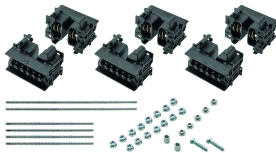

FleXbus Support Kit on Edge 3 Poles, 87.5 mm x 119 mm

Data Solutions

KATALOGNUMMER

FLEXSUPEDG50T

SERTIFISERINGER

FUNKSJONER

Adjustable clip adapts to support different conductor thicknesses (open/closed position)

Strong, mechanical resistance and short-circuit tested as per IEC 61914 up to 67kA rms – 147kA Peak

Adjustable distance between each conductor (12,5 mm pitch)

Installation side-by-side or on top

For use with 3P configuration

Mounting options for ceiling or wall

Mounting options for different cable trays types

Mounting options for horizontal or vertical orientations

PRODUKTEGENSKAPER

Artikkelnummer: 508101

Samsvarer med: IEC® 60695-2-11 (glødetråd, test 960 °C); IEC® 61439,1; IEC® 61914

Nominelt lite røyk: ISO 5659-2

Materiale: Glassfiberforsterket polyamid; Stål

Driftstemperatur: -40 to 130°C

A: 87.5mm

Dybde (D): 78.5mm

Høyde (H): 123.5mm

Lederstørrelse: 220 mm²; 360 mm²; 545 mm²; 640 mm²