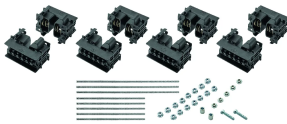

FleXbus Support Kit on Edge 3 Poles, Neutral, 87.5 mm x 123.5 mm

Data Solutions

KATALOGNUMMER

FLEXSUPEDG50TN

SERTIFISERINGER

FUNKSJONER

Adjustable clip adapts to support different conductor thicknesses (open/closed position)

Strong, mechanical resistance and short-circuit tested as per IEC 61914 up to 67kA rms – 147kA Peak

Adjustable distance between each conductor (12,5 mm pitch)

Installation side-by-side or on top

For use with 3P configuration

Mounting options for ceiling or wall

Mounting options for different cable trays types

Mounting options for horizontal or vertical orientations

PRODUKTEGENSKAPER

Artikkelnummer: 508102

Samsvarer med: IEC® 60695-2-11 (glødetråd, test 960 °C); IEC® 61439,1; IEC® 61914

Nominelt lite røyk: ISO 5659-2

Materiale: Glassfiberforsterket polyamid; Stål

Driftstemperatur: -40 to 130°C

A: 87.5mm

Dybde (D): 78.5mm

Høyde (H): 123.5mm

Lederstørrelse: 220 mm²; 360 mm²; 545 mm²; 640 mm²