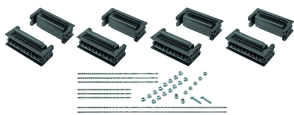

FleXbus Support Kit Flat 3 Poles, Neutral, 138 mm x 125.5 mm

Data Solutions

KATALOGNUMMER

FLEXSUPFLA100TN

SERTIFISERINGER

FUNKSJONER

Adjustable clip adapts to support different conductor thicknesses

Strong, mechanical resistance and short-circuit tested as per IEC 61914 up to 67kA rms – 147kA Peak

Adjustable distance between each conductor (12,5 mm pitch)

Installation side-by-side or on top

For use with 3P configuration

Mounting options for ceiling or wall

Mounting options for different cable trays types

Mounting options for horizontal or vertical orientations

PRODUKTEGENSKAPER

Artikkelnummer: 508108

Samsvarer med: IEC® 60695-2-11 (glødetråd, test 960 °C); IEC® 61439,1; IEC® 61914

Dielektrisk styrke, IEC 61439.1: 3500 VAC ved 1 min