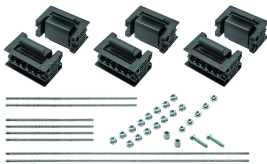

# FleXbus Support Kit Flat 3 Poles, 87.5 mm x 113 mm

### KATALOGNUMMER

**FLEXSUPFLA50T**

### FUNKSJONER

Adjustable clip adapts to support different conductor thicknesses

Strong, mechanical resistance and short-circuit tested as per IEC 61914 up to 67kA rms – 147kA Peak

Adjustable distance between each conductor (12,5 mm pitch)

For ease of installation of the Flexbus Conductors on cable trays, we recommend using cantilever systems in order to have easy and direct access during installation phases.