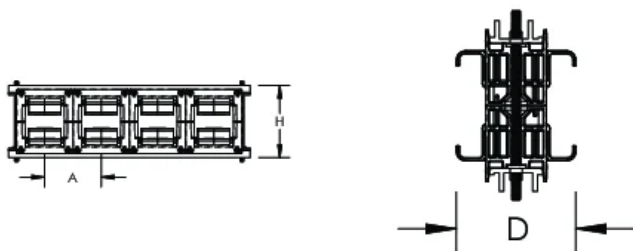

PRODUKTEGENSKAPER

Artikkelnummer: 508106

Samsvarer med: IEC® 60695-2-11 (glødetråd, test 960 °C); IEC® 61439,1; IEC® 61914

Dielektrisk styrke, IEC 61439.1: 3500 VAC ved 1 min

Dielektrisk styrke, UL: 1500; 1500

Overflate: Elektrogalvanisert

Antennbarhetsvurdering: UL® 94V-0

Halogenfri vurdering: IEC® 60754-1

Isolasjonsspenning: 1000; 1500

Nominelt lite røyk: ISO 5659-2

Materiale: Glassfiberforsterket polyamid; Stål

Driftstemperatur: -40 to 130°C

A: 87.5mm

Dybde (D): 78.5mm

Høyde (H): 119.5mm

Lederstørrelse: 220 mm²; 360 mm²; 545 mm²; 640 mm²

Enhetsvekt: 1.65kg

Installasjonsstandard: AS 3008; BS 7671; CEI 64-8; CSN; DIN VDE 0100; HD 384; IEC® 60364; NBR 5410; NEN 1010; NFC 15-100; NIBT-NIN; NP (2002); ÔNORM; REBT; RGIE-AREI

YTTERLIGERE PRODUKTDETALJER

Support kit and aluminum profile are sold separately.

When cable tray is used, we recommend installing a Flexbus Support at each extremity, in order to protect the Flexbus Conductor against potential sharp edges of the cable tray.

For ease of installation of the Flexbus Conductors on cable trays, we recommend using cantilever systems in order to have easy and direct access during installation phases.

DIAGRAMMER