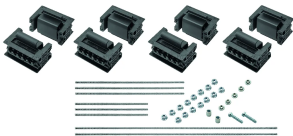

FleXbus Support Kit Flat 3 Poles, Neutral, 87.5 mm x 119.5 mm

Data Solutions

KATALOGNUMMER

FLEXSUPFLA50TN

SERTIFISERINGER

FUNKSJONER

Adjustable clip adapts to support different conductor thicknesses

Strong, mechanical resistance and short-circuit tested as per IEC 61914 up to 67kA rms – 147kA Peak

Adjustable distance between each conductor (12,5 mm pitch)

Installation side-by-side or on top

For use with 3P configuration

Mounting options for ceiling or wall

Mounting options for different cable trays types

Mounting options for horizontal or vertical orientations

PRODUKTEGENSKAPER

Artikkelnummer: 508106

Samsvarer med: IEC® 60695-2-11 (glødetråd, test 960 °C); IEC® 61439,1; IEC® 61914

Dielektrisk styrke, IEC 61439.1: 3500 VAC ved 1 min

Driftstemperatur: -40 to 130°C

A: 87.5mm

Dybde (D): 78.5mm

Høyde (H): 119.5mm

Lederstørrelse: 220 mm²; 360 mm²; 545 mm²; 640 mm²

Enhetsvekt: 1.65kg

Installasjonsstandard: AS 3008; BS 7671; CEI 64-8; CSN; DIN VDE 0100; HD 384; IEC® 60364; NBR 5410; NEN 1010; NFC 15-100; NIBT-NIN; NP (2002); ÔNORM; REBT; RGIE-AREI