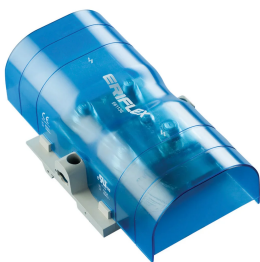

Strømterminal, bolt-til-bolt, 800 A

Data Solutions

KATALOGNUMMER

SBLL-800

SERTIFISERINGER

FUNKSJONER

I samsvar med RoHS

Halogen Fri

Tinned copper block allows for copper or aluminum conductor connections

Accessible studs allow for easy connection of sections of nVent ERIFLEX Flexibar or other conductors

Design allows for visual inspection of conductor and confirmation of connection

Adjustable transparent cover

Modular snap-together blocks for building multi-pole power blocks

Easily clips onto DIN rail or mounts to panel with screws

SBLEC Power Terminals Fixing Accessory required for direct panel mount

PRODUKTEGENSKAPER

Artikkelnummer: 561136

Materiale: Kobber; Termoplast

Overflate: Tinnbelagt

Maks. strømnivå, IEC: 1250A

Maks. strømnivå, UL/CSA: 800A

Kortsiktig strømtåling (Icw), 1s: 57.6kA

Topp kortslutningsstrøm (Ipk): 75kA