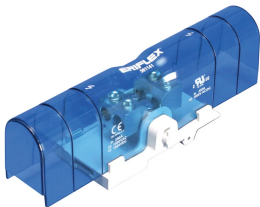

Strømterminal, tunnel-til-tunnel, 250 A

Data Solutions

KATALOGNUMMER

SBTT-250

SERTIFISERINGER

FUNKSJONER

I samsvar med RoHS

Halogen Fri

Tinned copper block allows for copper or aluminum conductor connections

Accessible tunnels allow for easy connection of wire

Design allows for visual inspection of conductor and confirmation of connection

Adjustable transparent cover

Modular snap-together blocks for building multi-pole power blocks

Easily clips onto DIN rail or mounts to panel with screws

SBLEC Power Terminals Fixing Accessory required for direct panel mount

PRODUKTEGENSKAPER

Artikkelnummer: 561141

Materiale: Kobber; Termoplast

Overflate: Tinnbelagt

Maks. strømnivå, IEC: 350A

Maks. strømnivå, UL/CSA: 300A

Kortsiktig strømtåling (Icw), 1s: 8.4kA

Topp kortslutningsstrøm (Ipk): 30kA