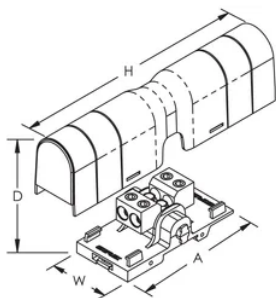

DIAGRAMMER

ADVARSEL

---

nVent-produkter må installeres og brukes bare som beskrevet i nVent sine instruksjonsark og opplæringsmaterieil. Instruksjonsark er tilgjengelig på www.nvent.com og fra din nVent kundeservice-representant. Ukorrekt installasjon, misbruk, feilaktig anvendelse eller annen manglende etterlevelse av nVent sine instruksjoner og advarsler kan føre til produktfeil, skade på eiendom, alvorlige personskader og død og/eller gjøre garantien ugyldig.

Vår solide portefølje av merkevarer:

CADDY ERICO HOFFMAN ILSCO SCHROFF TRACHTE