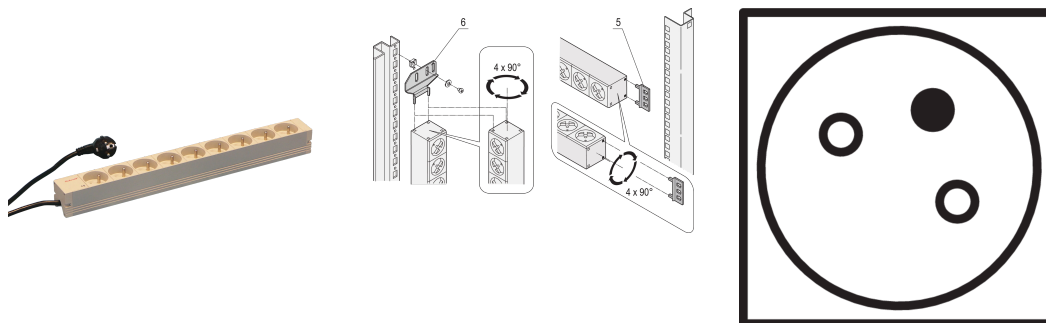

Socket Strip, ute, 9 Sockets, 19 tommer

Data Solutions

KATALOGNUMMER

60110-221

Modulær, kompakt PDU med mange funksjonselementer. Ved hjelp av et aluminiumchassis på 1 U og 1 U kan PDU enkelt integreres i en rack med ute-uttak.

SERTIFISERINGER

FUNKSJONER

230 V, 16 A.

I henhold til NFC 61-303

Sokkelstrimmel med UTE-kontakter

Monteringshøyde 1 U

Horisontal eller vertikal montering

Tilkoblingskabel 2 m, med SCHUKO/UTE-plugg

Sokkelstrimlene kan roteres i alle fire retninger (i trinn på 90°) under installasjonen