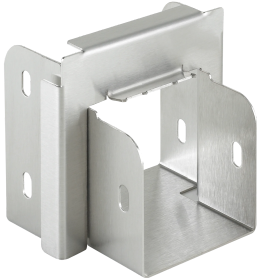

CleanTray Reducer

Clean Tray Reducers are used for reducing to a smaller size Clean Tray. The Clean Tray stainless steel system is designed to protect rated cabling in applications that require frequent washdown.

FUNKSJONER

Clean Tray Reducers are used for reducing to a smaller size Clean Tray

The Clean Tray stainless steel system is designed to protect rated cabling in applications that require frequent washdown

SPESIFIKASJONER

Overflate: Børstet nr. 3

Materiale: Rustfritt stål 304

Table 1/1

Katalognummer	Type	Høyde	Bredde	Tykkelse
CTS4644RRSS	Reduseringsenhet	64mm	64mm	1.27mm
CT4644RSS	Reduseringsenhet	64mm	64mm	1.27mm
CTS6644RLSS	Reduseringsenhet	64mm	64mm	1.27mm
CTS6633RRSS	Reduseringsenhet	64mm	64mm	1.27mm
CT4633RSS	Reduseringsenhet	64mm	64mm	1.27mm
CT6622RSS	Reduseringsenhet	64mm	64mm	1.27mm
CT6633RSS	Reduseringsenhet	64mm	64mm	1.27mm
CTS6633RLSS	Reduseringsenhet	64mm	64mm	1.27mm
CT4433RSS	Reduseringsenhet	102mm	102mm	1.27mm
CT6644RSS	Reduseringsenhet	64mm	64mm	1.27mm
CTS6644RRSS	Reduseringsenhet	64mm	64mm	1.27mm
CT6646RSS	Reduseringsenhet	64mm	64mm	1.27mm
CT4422RSS	Reduseringsenhet	102mm	102mm	1.27mm
CTS4433RLSS	Reduseringsenhet	64mm	64mm	1.27mm
CTS6646RLSS	Reduseringsenhet	64mm	64mm	1.27mm
CTS4644RLSS	Reduseringsenhet	64mm	64mm	1.27mm
CTS6646RRSS	Reduseringsenhet	64mm	64mm	1.27mm
CTS4633RLSS	Reduseringsenhet	64mm	64mm	1.27mm
CTS4433RRSS	Reduseringsenhet	64mm	64mm	1.27mm
CTS4633RRSS	Reduseringsenhet	64mm	64mm	1.27mm
CT3322RSS	Reduseringsenhet	76mm	64mm	1.27mm