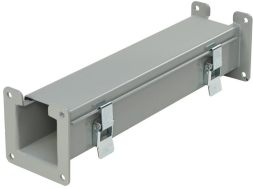

# Avtakbart hengslet lokk

Lay-In Hinged Cover Cutoff Fittings are used for lengths of 9.00 inch (229 mm) to 15.00 inch (381 mm). Body comes in two pieces. Shorten body and cover to the desired length and weld together. Fittings are finished with paint over plated surfaces.

## FUNKSJONER

---

Lay-In Hinged Cover Cutoff Fittings are used for lengths of 9.00 inch (229 mm) to 15.00 inch (381 mm)

Body comes in two pieces. Shorten body and cover to the desired length and weld together

Fittings are finished with paint over plated surfaces