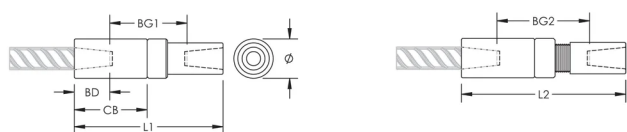

Enhetsvekt: 0.12 kg

Designet til å møtes: ACI 318 type 1 (125 % spesifisert kapasitet);ACI 318 type 2 (angitt strekkfasthet);AS3600;BS EN 1992-1-1;DIN EN 1992-1-1;EN 14620-3;Eurokode 2

Antall pakker: 82

YTTERLIGERE PRODUKTDETALJER

Bar dimensions and weights listed may vary by region. Coupler sizes not shown may be available by special order. Contact your nVent LENTON representative for more information.

DIAGRAMMER

ADVARSEL

nVent-produkter må installeres og brukes bare som beskrevet i nVent sine instruksjonsark og opplæringsmaterieil. Instruksjonsark er tilgjengelig på www.nvent.com og fra din nVent kundeservice-representant. Ukorrekt installasjon, misbruk, feilaktig anvendelse eller annen manglende etterlevelse av nVent sine instruksjoner og advarsler kan føre til produktfeil, skade på eiendom, alvorlige personskader og død og/eller gjøre garantien ugyldig.

Nord-Amerika

+1.800.753.9221

Alternativ 1 –

Kundeservice

Alternativ 2 – Teknisk

støtte

Europa

Nederland:

+31 800-0200135

Frankrike:

+33 800 901 793

Europa

Tyskland:

800 1890272

Andre land:

+31 13 5835404

APAC

Shanghai:

+ 86 21 2412 1618/19

Sydney:

+61 2 9751 8500

Vår solide portefølje av merkevarer:

CADDY

ERICO

HOFFMAN

ILSCO

SCHROFF

TRACHTE