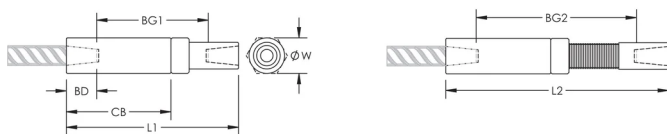

Lengde 1 (L1): 125 mm

Lengde 2 (L2): 168 mm

Bardybde (BD): 21mm

Baravstand 1 (BG1): 83mm

Baravstand 2 (BG2): 126mm

Koblingshus (CB): 80mm

Designet til å møtes: AASHTO;ABNT NBR 8548:1984;ACI 318 type 1 (125 % spesifisert kapasitet);ACI 318 type 2 (angitt strekkfasthet);ACI 349;ACI 359;AS3600

Enhetsvekt: 0.45 kg

YTTERLIGERE PRODUKTDETALJER

Bar dimensions and weights listed may vary by region. Coupler sizes not shown may be available by special order. Contact your nVent LENTON representative for more information.

Suffix "EE" has been added to some part numbers to clarify design version among regions.

DIAGRAMMER

ADVARSEL

nVent-produkter må installeres og brukes bare som beskrevet i nVent sine instruksjonsark og opplæringsmaterieill. Instruksjonsark er tilgjengelig på www.nvent.com og fra din nVent kundeservice-representant. Ukorrekt installasjon, misbruk, feilaktig anvendelse eller annen manglende etterlevelse av nVent sine instruksjoner og advarsler kan føre til produktfeil, skade på eiendom, alvorlige personskader og død og/eller gjøre garantien ugyldig.

Nord-Amerika

+1.800.753.9221

Alternativ 1 –

Kundeservice

Alternativ 2 – Teknisk

støtte

Europa

Nederland:

+31 800-0200135

Frankrike:

+33 800 901 793

Europa

Tyskland:

800 1890272

Andre land:

+31 13 5835404

APAC

Shanghai:

+ 86 21 2412 1618/19

Sydney:

+61 2 9751 8500

Vår solide portefølje av merkevarer:

CADDY

ERICO

HOFFMAN

ILSCO

SCHROFF

TRACHTE