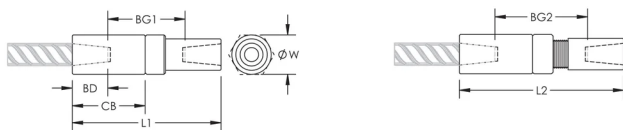

Lengde 1 (L1): 151 mm

Lengde 2 (L2): 167 mm

Bardybde (BD): 41mm

Baravstand 1 (BG1): 69mm

Baravstand 2 (BG2): 85mm

Koblingshus (CB): 83mm

Enhetsvekt: 0.96 kg

Designet til å møtes: AASHTO;ABNT NBR 8548:1984;ACI 318 type 1 (125 % spesifisert kapasitet);ACI 318 type 2 (angitt strekkfasthet);ACI 349;ACI 359;AS3600

Antall pakker: 25

YTTERLIGERE PRODUKTDETALJER

Bar dimensions and weights listed may vary by region. Coupler sizes not shown may be available by special order. Contact your nVent LENTON representative for more information.

Suffix "EE" has been added to some part numbers to clarify design version among regions.

DIAGRAMMER

ADVARSEL

---

nVent-produkter må installeres og brukes bare som beskrevet i nVent sine instruksjonsark og opplæringsmaterieil. Instruksjonsark er tilgjengelig på www.nvent.com og fra din nVent kundeservice-representant. Ukorrekt installasjon, misbruk, feilaktig anvendelse eller annen manglende etterlevelse av nVent sine instruksjoner og advarsler kan føre til produktfeil, skade på eiendom, alvorlige personskader og død og/eller gjøre garantien ugyldig.