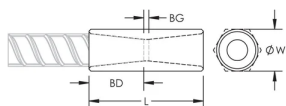

YTTERLIGERE PRODUKTDETALJER

Bar dimensions and weights listed may vary by region. Coupler sizes not shown may be available by special order. Contact your nVent LENTON representative for more information.

Suffix "EE" has been added to some part numbers to clarify design version among regions.

DIAGRAMMER

ADVARSEL

---

nVent-produkter må installeres og brukes bare som beskrevet i nVent sine instruksjonsark og opplæringsmaterieill. Instruksjonsark er tilgjengelig på www.nvent.com og fra din nVent kundeservice-representant. Ukorrekt installasjon, misbruk, feilaktig anvendelse eller annen manglende etterlevelse av nVent sine instruksjoner og advarsler kan føre til produktfeil, skade på eiendom, alvorlige personskader og død og/eller gjøre garantien ugyldig.

Nord-Amerika

+1.800.753.9221

Alternativ 1 –

Kundeservice

Alternativ 2 – Teknisk

støtte

Europa

Nederland:

+31 800-0200135

Frankrike:

+33 800 901 793

Europa

Tyskland:

800 1890272

Andre land:

+31 13 5835404