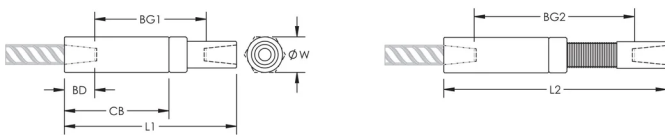

Koblingshus (CB): 154mm

Designet til å møtes: AASHTO;ABNT NBR 8548:1984;ACI 318 type 1 (125 % spesifisert kapasitet);ACI 318 type 2 (angitt strekkfasthet);ACI 349;ACI 359;AS3600

Enhetsvekt: 2.56 kg

YTTERLIGERE PRODUKTDETALJER

Bar dimensions and weights listed may vary by region. Coupler sizes not shown may be available by special order. Contact your nVent LENTON representative for more information.

Suffix "EE" has been added to some part numbers to clarify design version among regions.

DIAGRAMMER

ADVARSEL

nVent-produkter må installeres og brukes bare som beskrevet i nVent sine instruksjonsark og opplæringsmateriell. Instruksjonsark er tilgjengelig på www.nvent.com og fra din nVent kundeservice-representant. Ukorrekt installasjon, misbruk, feilaktig anvendelse eller annen manglende etterlevelse av nVent sine instruksjoner og advarsler kan føre til produktfeil, skade på eiendom, alvorlige personskader og død og/eller gjøre garantien ugyldig.

Nord-Amerika

+1.800.753.9221

Alternativ 1 –

Kundeservice

Alternativ 2 – Teknisk

støtte

Europa

Nederland:

+31 800-0200135

Frankrike:

+33 800 901 793

Europa

Tyskland:

800 1890272

Andre land:

+31 13 5835404

APAC

Shanghai:

+ 86 21 2412 1618/19

Sydney:

+61 2 9751 8500

Vår solide portefølje av merkevarer:

CADDY

ERICO

HOFFMAN

ILSCO

SCHROFF

TRACHTE