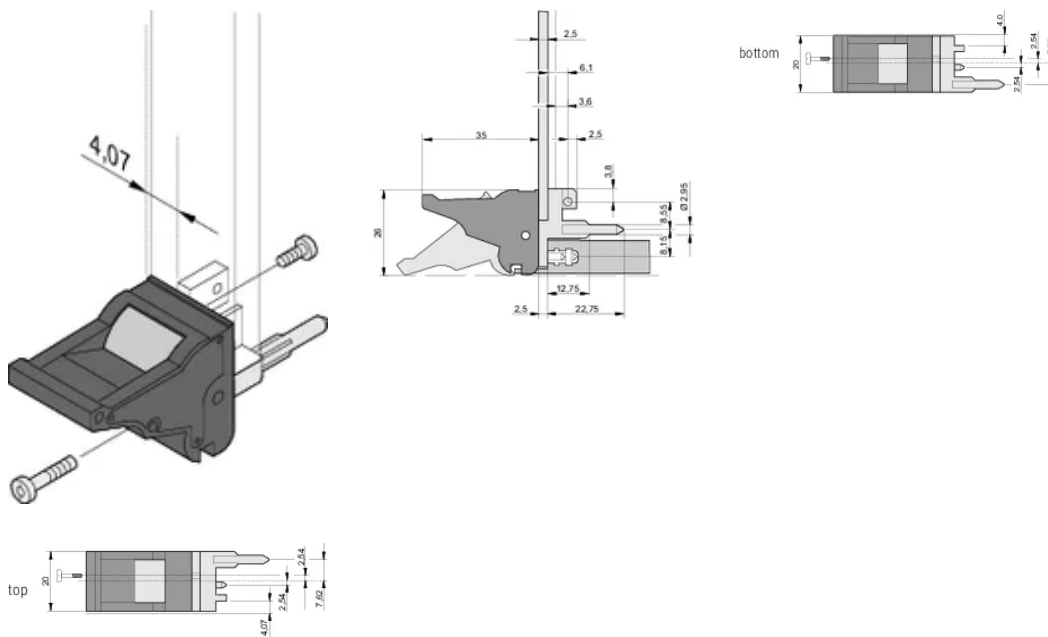

Håndtakstype: IEL; Nederst foran; Øvre bakre i/O

Antennbarhetsvurdering: UL® 94V-0

Farge: Svart

Samsvarer med: EN 45545-2

Materiale: Polykarbonat; Sinklegering

Produkttype: Håndtak

Type: Innsetter/uttrekker, standard

Fungerer med: Frontpaneler

Net Weight: 0.365kg

YTTERLIGERE PRODUKTDETALJER

Vennligst bestill kodepinner og mikrobryter separat.

DIAGRAMMER

ADVARSEL

nVent-produkter må installeres og brukes bare som beskrevet i nVent sine instruksjonsark og opplæringsmaterieill. Instruksjonsark er tilgjengelig på www.nvent.com og fra din nVent kundeservice-representant. Ukorrekt installasjon, misbruk, feilaktig anvendelse eller annen manglende etterlevelse av nVent sine instruksjoner og advarsler kan føre til produktfeil, skade på eiendom, alvorlige personskader og død og/eller gjøre garantien ugyldig.