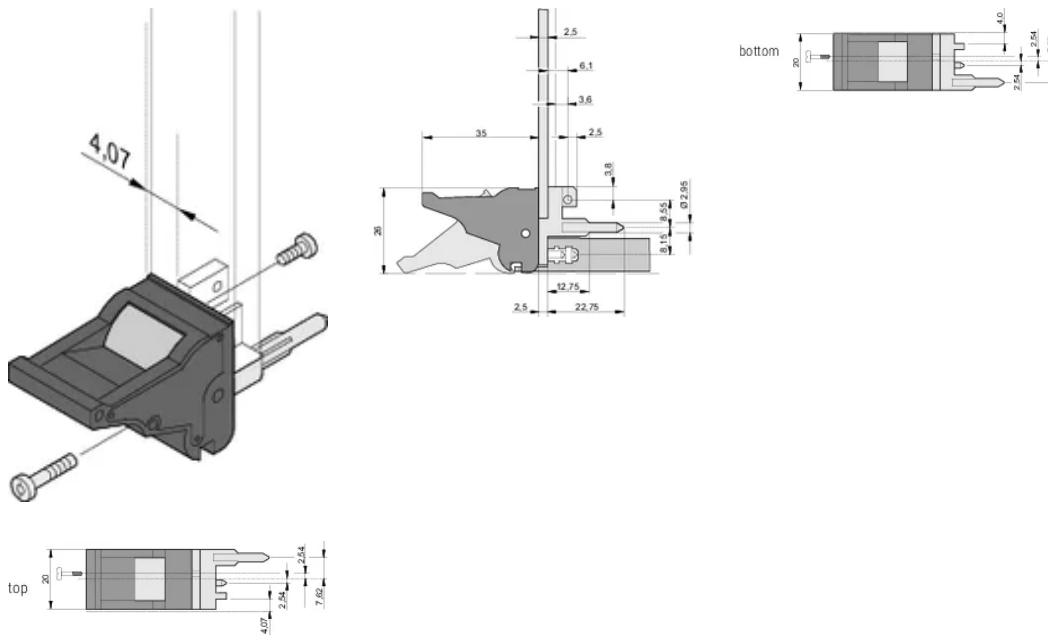

Håndtakstype: IEL; Øverst foran; I/O nederst bak

Antennbarhetsvurdering: UL® 94V-0

Farge: Svart

Samsvarer med: EN 45545-2

Materiale: Polykarbonat; Sinklegering

Produkttype: Håndtak

Type: Innsetter/uttrekker, standard

Fungerer med: Frontpaneler

Net Weight: 2.327kg

YTTERLIGERE PRODUKTDETALJER

Vennligst bestill kodepinner og mikrobryter separat.

DIAGRAMMER

ADVARSEL

nVent-produkter må installeres og brukes bare som beskrevet i nVent sine instruksjonsark og opplæringsmaterieill. Instruksjonsark er tilgjengelig på www.nvent.com og fra din nVent kundeservice-representant. Ukorrekt installasjon, misbruk, feilaktig anvendelse eller annen manglende etterlevelse av nVent sine instruksjoner og advarsler kan føre til produktfeil, skade på eiendom, alvorlige personskader og død og/eller gjøre garantien ugyldig.