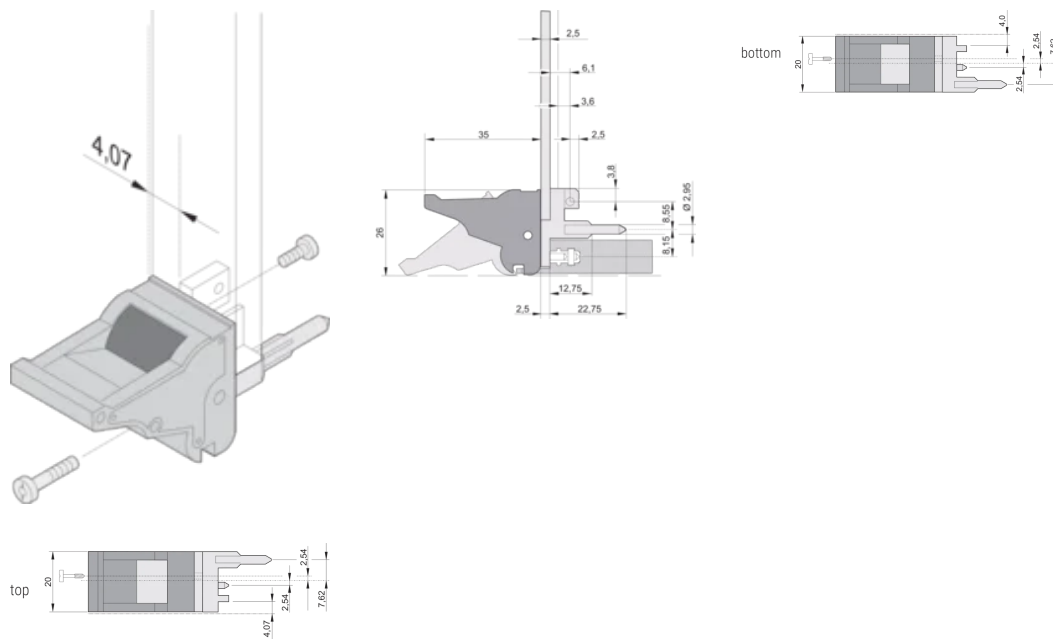

Håndtakstype: IEL; Nederst foran; Øvre bakre i/O

Antennbarhetsvurdering: UL® 94V-0

Farge: Grå

Samsvarer med: EN 45545-2

Materiale: Polykarbonat

Produkttype: Håndtak

Type: Innsetter/uttrekker, standard

Fungerer med: Frontpaneler

Gross Weight: 0.247kg

YTTERLIGERE PRODUKTDETALJER

Vennligst bestill kodepinner og mikrobryter separat.

DIAGRAMMER

ADVARSEL

nVent-produkter må installeres og brukes bare som beskrevet i nVent sine instruksjonsark og opplæringsmaterieill. Instruksjonsark er tilgjengelig på www.nvent.com og fra din nVent kundeservice-representant. Ukorrekt installasjon, misbruk, feilaktig anvendelse eller annen manglende etterlevelse av nVent sine instruksjoner og advarsler kan føre til produktfeil, skade på eiendom, alvorlige personskader og død og/eller gjøre garantien ugyldig.