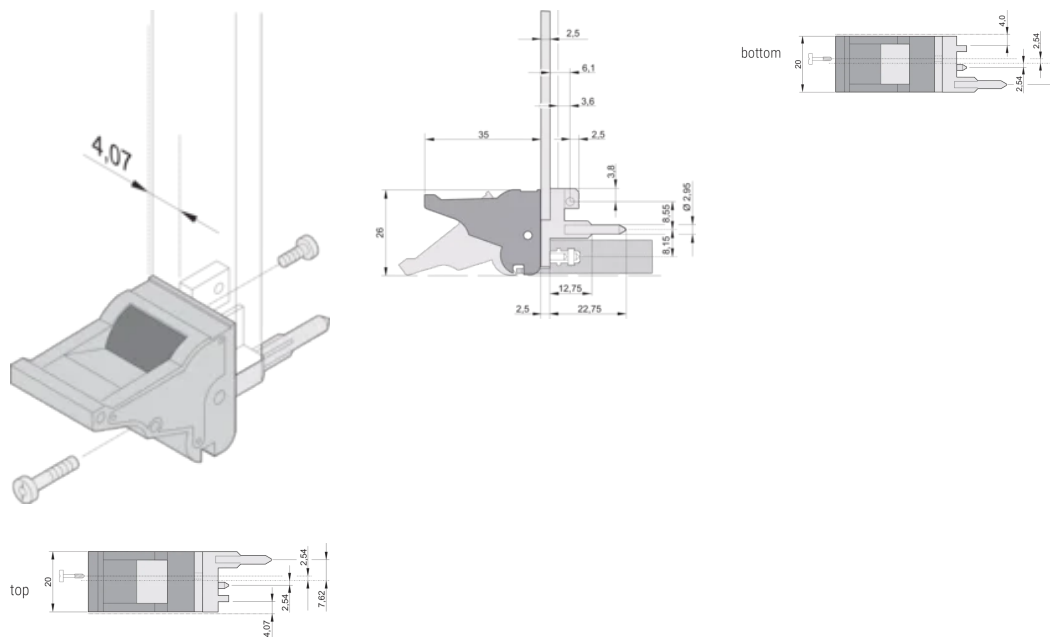

Håndtakstype: IEL; Øverst foran; I/O nederst bak

Antennbarhetsvurdering: UL® 94V-0

Farge: Grå

Samsvarer med: EN 45545-2

Materiale: Polykarbonat

Produkttype: Håndtak

Type: Innsetter/uttrekker, standard

Fungerer med: Frontpaneler

Gross Weight: 2.355kg

YTTERLIGERE PRODUKTDETALJER

Vennligst bestill kodepinner og mikrobryter separat.

DIAGRAMMER

ADVARSEL

nVent-produkter må installeres og brukes bare som beskrevet i nVent sine instruksjonsark og opplæringsmaterieill. Instruksjonsark er tilgjengelig på www.nvent.com og fra din nVent kundeservice-representant. Ukorrekt installasjon, misbruk, feilaktig anvendelse eller annen manglende etterlevelse av nVent sine instruksjoner og advarsler kan føre til produktfeil, skade på eiendom, alvorlige personskader og død og/eller gjøre garantien ugyldig.