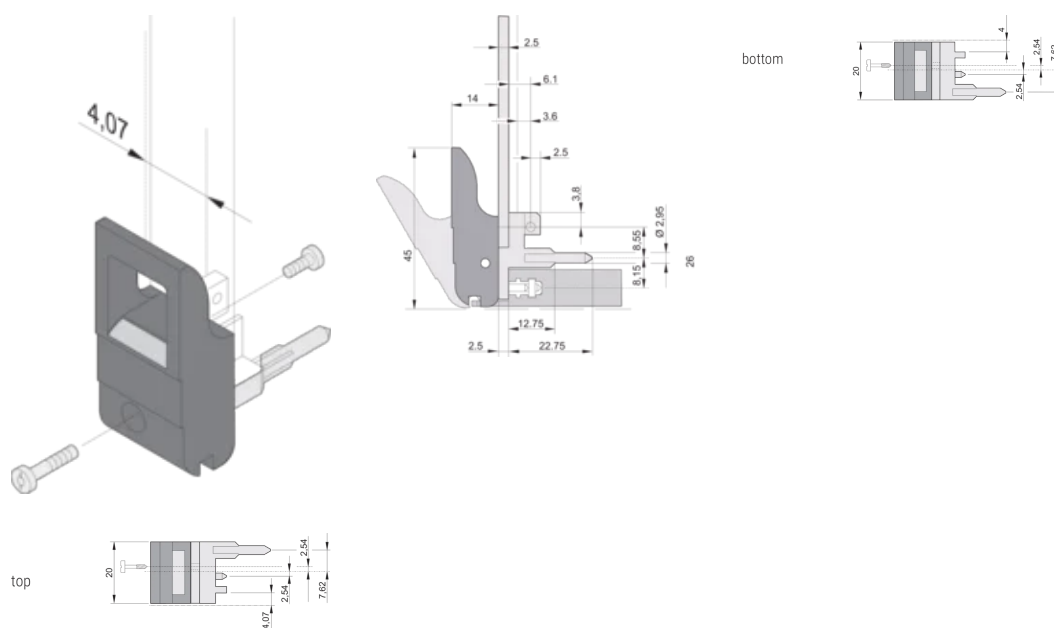

PRODUKTEGENSKAPER

Antall pakker: 100

Håndtakstype: IET; Nederst foran; Øvre bakre i/O

Antennbarhetsvurdering: UL® 94V-0

Farge: Svart

Samsvarer med: EN 45545-2

Materiale: Polykarbonat; Sinklegering

Produkttype: Håndtak

Type: Innsetter/uttrekker, standard

Fungerer med: Frontpaneler

Gross Weight: 2.256kg

YTTERLIGERE PRODUKTDETALJER

Vennligst bestill kodepinner og mikrobryter separat.

DIAGRAMMER

ADVARSEL

nVent-produkter må installeres og brukes bare som beskrevet i nVent sine instruksjonsark og opplæringsmaterieill. Instruksjonsark er tilgjengelig på www.nvent.com og fra din nVent kundeservice-representant. Ukorrekt installasjon, misbruk, feilaktig anvendelse eller annen manglende etterlevelse av nVent sine instruksjoner og advarsler kan føre til produktfeil, skade på eiendom, alvorlige personskader og død og/eller gjøre garantien ugyldig.