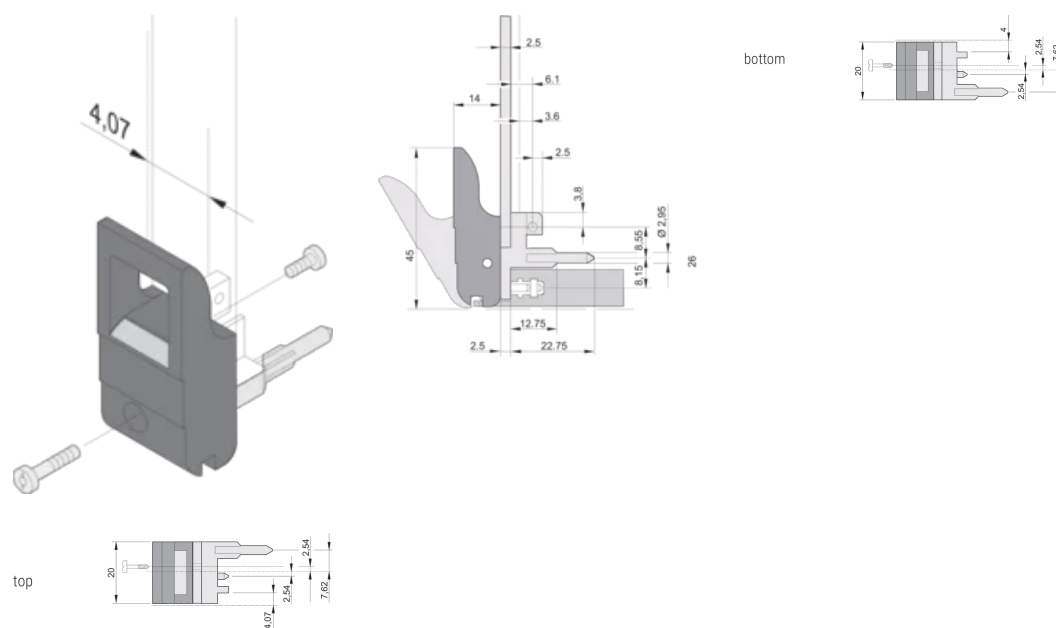

PRODUKTEGENSKAPER

Antall pakker: 100

Håndtakstype: IET; Øverst foran; I/O nederst bak

Antennbarhetsvurdering: UL® 94V-0

Farge: Svart

Samsvarer med: EN 45545-2

Materiale: Polykarbonat; Sinklegering

Produkttype: Håndtak

Type: Innsetter/uttrekker, standard

Fungerer med: Frontpaneler

Gross Weight: 2.254kg

YTTERLIGERE PRODUKTDETALJER

Vennligst bestill kodepinner og mikrobryter separat.

DIAGRAMMER

ADVARSEL

nVent-produkter må installeres og brukes bare som beskrevet i nVent sine instruksjonsark og opplæringsmaterieill. Instruksjonsark er tilgjengelig på www.nvent.com og fra din nVent kundeservice-representant. Ukorrekt installasjon, misbruk, feilaktig anvendelse eller annen manglende etterlevelse av nVent sine instruksjoner og advarsler kan føre til produktfeil, skade på eiendom, alvorlige personskader og død og/eller gjøre garantien ugyldig.