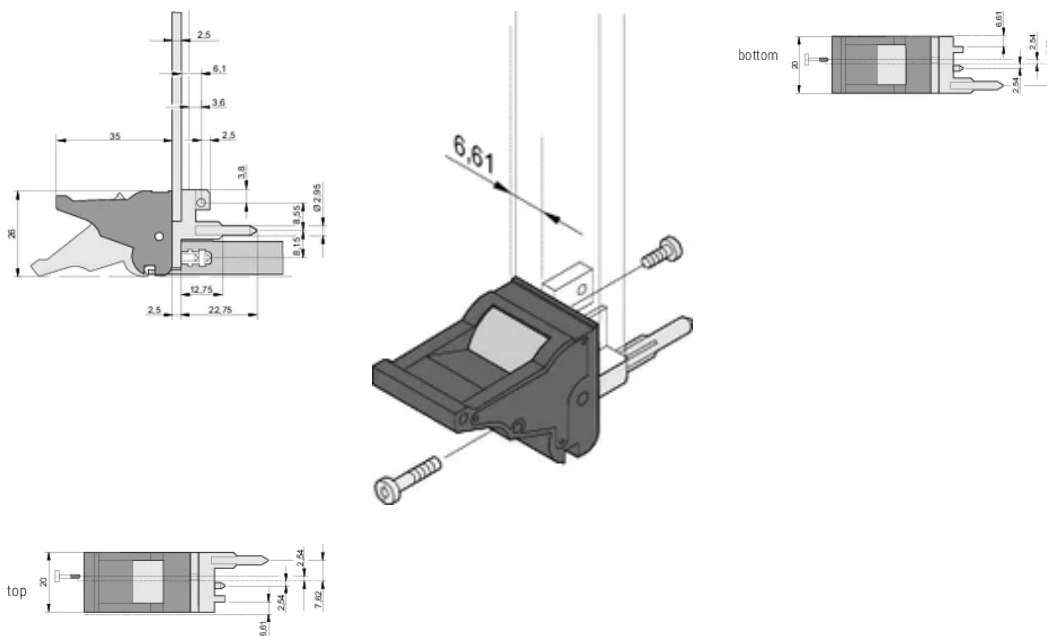

Antennbarhetsvurdering: UL® 94V-0

Farge: Svart

Samsvarer med: EN 45545-2

Materiale: Polykarbonat; Sinklegering

Produkttype: Håndtak

Type: Innsetter/uttrekker, 0,1-tommers forskyvning

Fungerer med: Frontpaneler

Net Weight: 2.43kg

YTTERLIGERE PRODUKTDETALJER

Vennligst bestill kodepinner og mikrobryter separat.

DIAGRAMMER

ADVARSEL

nVent-produkter må installeres og brukes bare som beskrevet i nVent sine instruksjonsark og opplæringsmaterieil. Instruksjonsark er tilgjengelig på www.nvent.com og fra din nVent kundeservice-representant. Ukorrekt installasjon, misbruk, feilaktig anvendelse eller annen manglende etterlevelse av nVent sine instruksjoner og advarsler kan føre til produktfeil, skade på eiendom, alvorlige personskader og død og/eller gjøre garantien ugyldig.