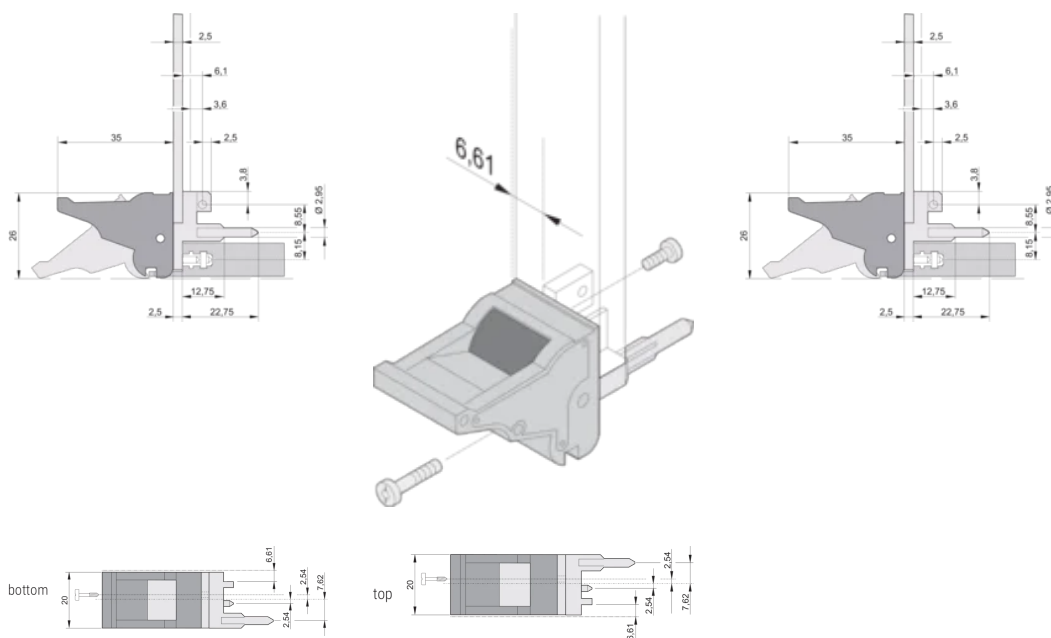

Antennbarhetsvurdering: UL® 94V-0

Farge: Grå

Samsvarer med: EN 45545-2

Materiale: Polykarbonat

Produkttype: Håndtak

Type: Innsetter/uttrekker, 0,1-tommers forskyvning

Fungerer med: Frontpaneler

Gross Weight: 2.413kg

YTTERLIGERE PRODUKTDETALJER

Vennligst bestill kodepinner og mikrobryter separat.

DIAGRAMMER

ADVARSEL

nVent-produkter må installeres og brukes bare som beskrevet i nVent sine instruksjonsark og opplæringsmaterieil. Instruksjonsark er tilgjengelig på www.nvent.com og fra din nVent kundeservice-representant. Ukorrekt installasjon, misbruk, feilaktig anvendelse eller annen manglende etterlevelse av nVent sine instruksjoner og advarsler kan føre til produktfeil, skade på eiendom, alvorlige personskader og død og/eller gjøre garantien ugyldig.